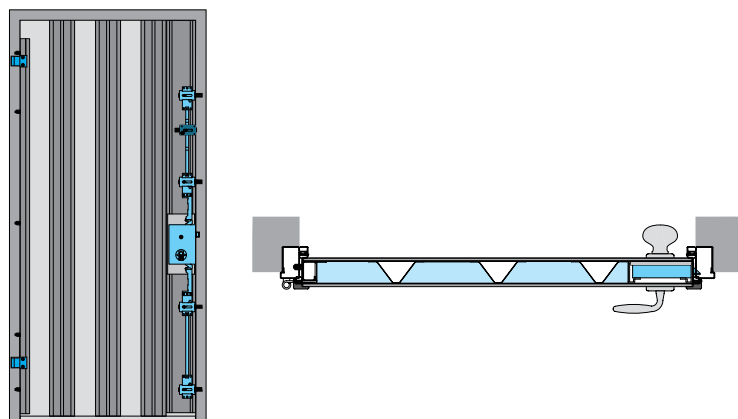

SECURITY WITHOUT COMPROMISE

Reliability and security without compromises with the safe-type lock. TOP range - four models single or double leaf - include doors with mechanical locking system controlled by euro-profile cylinder keys. This locking system is an exclusive Vighi Security Doors project. The deadbolts are self-locking and they are independent from one another, so if they are forced, they will not snap all together. In this way an attack on the lock will not pose a risk. The twin version of TOP range is equipped with two locks - one controls the movement of the deadbolts placed along the door leaf, the other blocks the opening mechanism.

THE LOCK – ONE OF THE STRONGER PART OF VIGHI

Each component of the TOP range doors is designed to make the door secure and proof. The lock is absolutely a point of strength. The cylinder has a continuous motion until it stops. The deadbolts do not come out from the lock, but they are distributed along the bar of the leaf and are self-locking. Besides the defender (cylinder protector) has a particular shape that does not allow rotation when burglary is attempted. The features of thermal and acoustic insulation and the resistance to atmospheric agents are already excellent, but they can be enhanced with the corresponding performance kit.

TOP 2000

marking	anti burglary resistance	acoustic insulation	wind resistance	air permeability	thermal transmittance	water permeability
	CLASS 3	41 dB	C 5	CLASS 4	UD 1,8	NPD

- 1** N°2 hinges, adjustable horizontally, vertically and in depth
- 2** N°5 hinge-bolts
- 3** Reinforcing omega
- 4** Internal sheet
- 5** Insulation materials
- 6** Mobile drop sill
- 7** Perimetric rubber seal
- 8** Locking System **H handle 965 mm**
- 9** Protection lock plate
- 10** N°4 movable deadbolts
- 11** Sicurblock