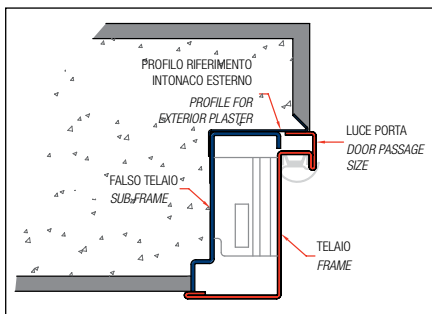

AXLE is available with handles and knobs designed in such a way as to give even greater emphasis to its minimalistic aspect. The covering panels with horizontal and vertical bands are well suited for contemporary and design spaces. The Vighi lock is an additional element of protection against burglary. The deadbolts are self-locking and independent from one another; they do not come out directly from the lock, but distributed along the lock bar instead. The lock can be removed for special maintenance without disassembling the panel.

From structurally point of view AXLE is a revolutionary concept. The hidden hinges have horizontal and vertical adjustments.

AXLE

marking	anti burglary resistance	acoustic insulation	wind resistance	air permeability	thermal transmittance	water permeability
	CLASS 3	NPD	NPD	CLASS 1	UD 1.8	NPD