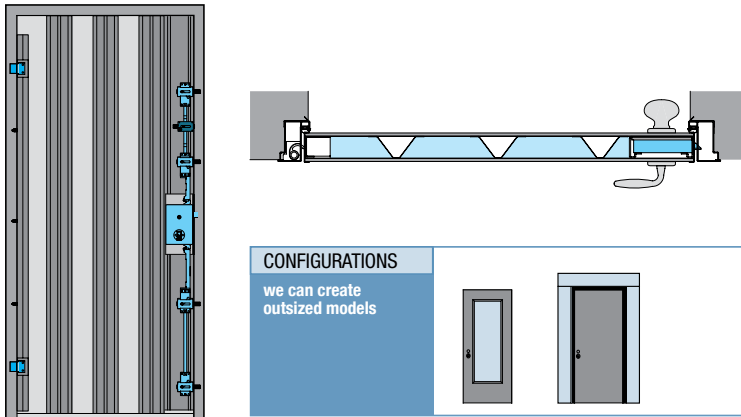

AXLE

NEW AESTHETIC DIMENSION

Authentic design solution for the most demanding - AXLE is the door with the leaf and the frame flush with the wall. It is equipped with hidden hinges and it suits interior design project creating an overall aesthetic matching the furniture of the house. New generation of panels integrates the door with modern interiors, created with attention to the right balance between full and empty spaces.

AXLE is available with handles and knobs designed in such a way as to give even greater emphasis to its minimalistic aspect. The covering panels with horizontal and vertical bands are well suited for contemporary and design spaces. The Vighi lock is an additional element of protection against burglary. The deadbolts are self-locking and independent from one another; they do not come out directly from the lock, but distributed along the lock bar instead. The lock can be removed for special maintenance without disassembling the panel.

From structurally point of view AXLE is a revolutionary concept. The hidden hinges have horizontal and vertical adjustments.

AXLE

marking	anti burglary resistance	acoustic insulation	wind resistance	air permeability	thermal transmittance	water permeability
	CLASS 3	NPD	NPD	CLASS 1	UD 1.8	NPD

FINISHING TO PLASTER
Model AXLE installation has to be done with finishing to plaster to obtain the coplanarity from the inner side.

- N°2 hinges, adjustable horizontally and vertically
- N° 3 hinge-bolts
- Reinforcing omega
- Internal sheet
- Insulation materials
- Mobile drop sill
- Locking System **H handle 1050 mm**
- Protection lock plate
- N°4 movable deadbolts
- Sicurblock
- Perimetric rubber seal