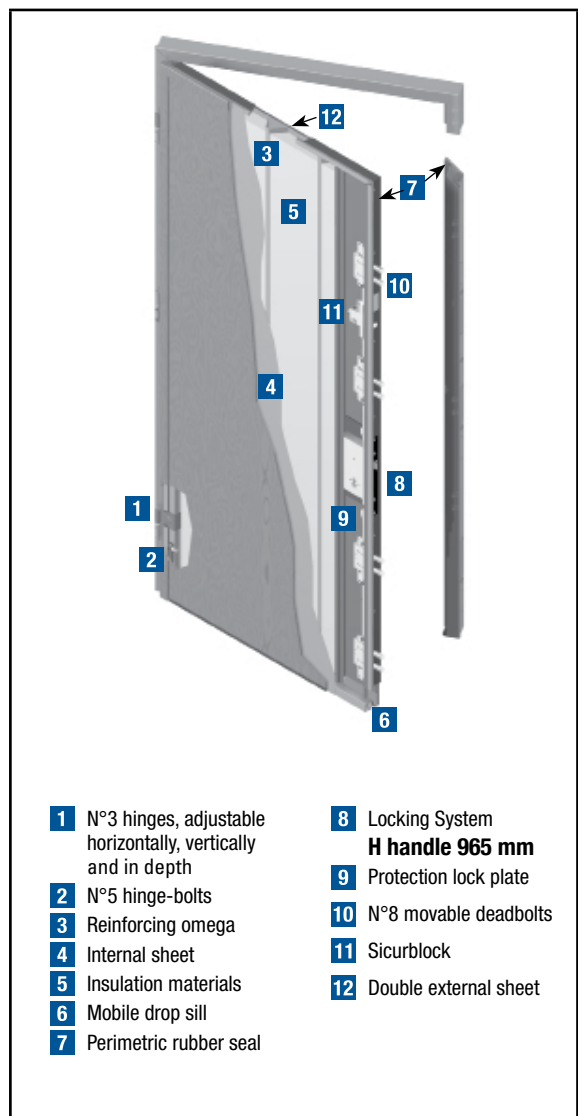

SECURITY WITHOUT COMPROMISE

Reliability and security without compromises with the safe-type lock. TOP range - four models single or double leaf - include doors with mechanical locking system controlled by euro-profile cylinder keys. This locking system is an exclusive Vighi Security Doors project. The deadbolts are self-locking and they are independent from one another, so if they are forced, they will not snap all together. In this way an attack on the lock will not pose a risk. The twin version of TOP range is equipped with two locks - one controls the movement of the deadbolts placed along the door leaf, the other blocks the opening mechanism.

THE LOCK – ONE OF THE STRONGER PART OF VIGHI

Each component of the TOP range doors is designed to make the door secure and proof. The lock is absolutely a point of strength. The cylinder has a continuous motion until it stops. The deadbolts do not come out from the lock, but they are distributed along the bar of the leaf and are self-locking. Besides the defender (cylinder protector) has a particular shape that does not allow rotation when burglary is attempted. The features of thermal and acoustic insulation and the resistance to atmospheric agents are already excellent, but they can be enhanced with the corresponding performance kit.

TOP 2002

marking	anti burglary resistance	acoustic insulation	wind resistance	air permeability	thermal transmittance	water permeability
	CLASS 4	43 dB	C 5	CLASS 4	UD 2.2	NPD

- 1** N°3 hinges, adjustable horizontally, vertically and in depth
- 2** N°5 hinge-bolts
- 3** Reinforcing omega
- 4** Internal sheet
- 5** Insulation materials
- 6** Mobile drop sill
- 7** Perimetric rubber seal
- 8** Locking System **H handle 965 mm**
- 9** Protection lock plate
- 10** N°8 movable deadbolts
- 11** Sicurblock
- 12** Double external sheet