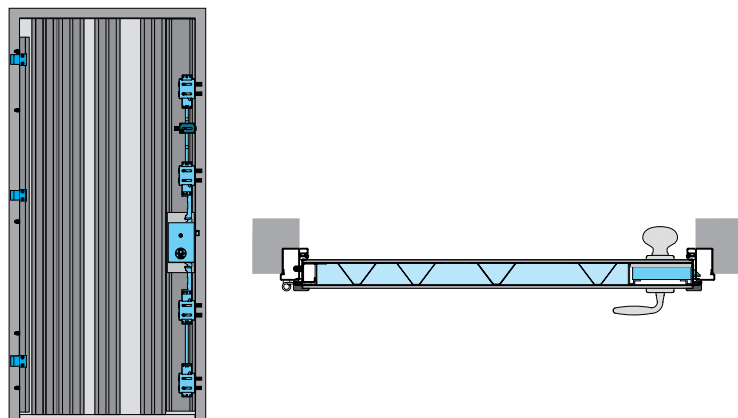

TOP 2002

marking	anti burglary resistance	acoustic insulation	wind resistance	air permeability	thermal transmittance	water permeability
	CLASS 4	43 dB	C 5	CLASS 4	UD 2.2	NPD

- **1** N°3 hinges, adjustable horizontally, vertically and in depth
- **2** N°5 hinge-bolts
- **3** Reinforcing omega
- **4** Internal sheet
- **5** Insulation materials
- **6** Mobile drop sill
- **7** Perimetric rubber seal
- **8** Locking System **H handle 965 mm**
- **9** Protection lock plate
- **10** N°8 movable deadbolts
- **11** Sicurblock
- **12** Double external sheet

Anti - burglary resistance test according to ENV 1627:2000 norm - 1 class 4

external sheet	double: 10/10 bent on all 4 sides + 25/10 second sheet
internal sheet	8/10 bent on 2 sides
reinforcing omega	n. 4
insulation materials	included
locking system	Vighi with antiburglary european cylinder, operating in continuous motion
cylinder	Temporary cylinder with 1 key; key to key high security cylinder with priority function, complete of 4 black keys with protected profile and courtesy light, sealed in a dedicated box. CODE CARD-ownership one that guarantees against unauthorized duplication of keys.
movable deadbolts	n. 8
"sicurblock"	safety catch
lock protection	50/10 plate
hinges	n. 3 - adjustable horizontally, vertically and in depth
hinge-bolts	n. 5
perimetric rubber seal	on the frame and on the leaf
"sicurlock"	anti-drill and anti-wrench hardened steel defender for cylinder protection
spyhole	included
mobile drop sill	with acoustic insulation seal
"no air"	system against air passage